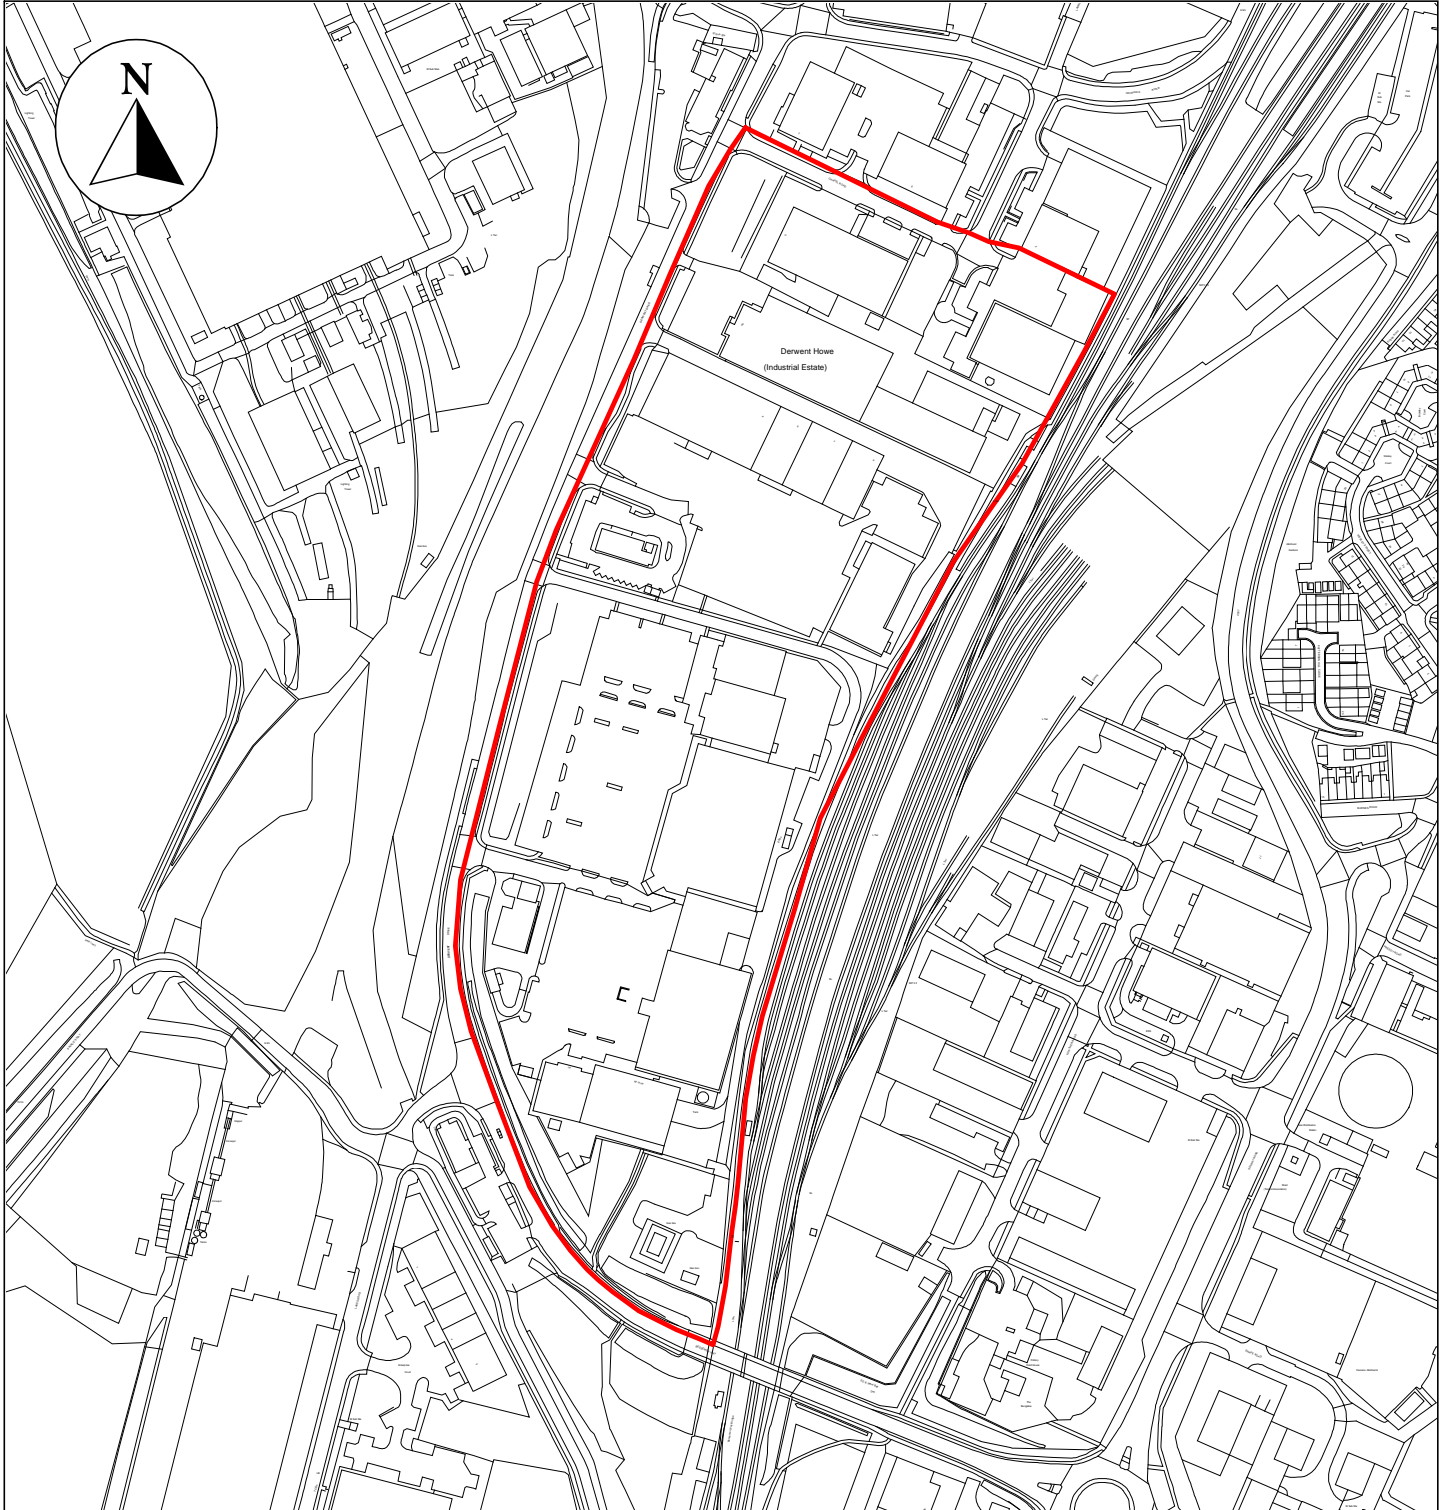

Public Space Protection Order Cumberland Council 2024

ANTI-SOCIAL BEHAVIOUR CRIME AND
POLICING ACT 2014

Derwent Howe Retail Park. Workington: CA14 3YW

Neighbourhoods
Education and Enforcement
Allerdale House
Workington
CA14 3YJ

Scale: 1 : 4,000
Date: February 2024

©crown copyright database rights 2024
ordnance survey AC0000861732